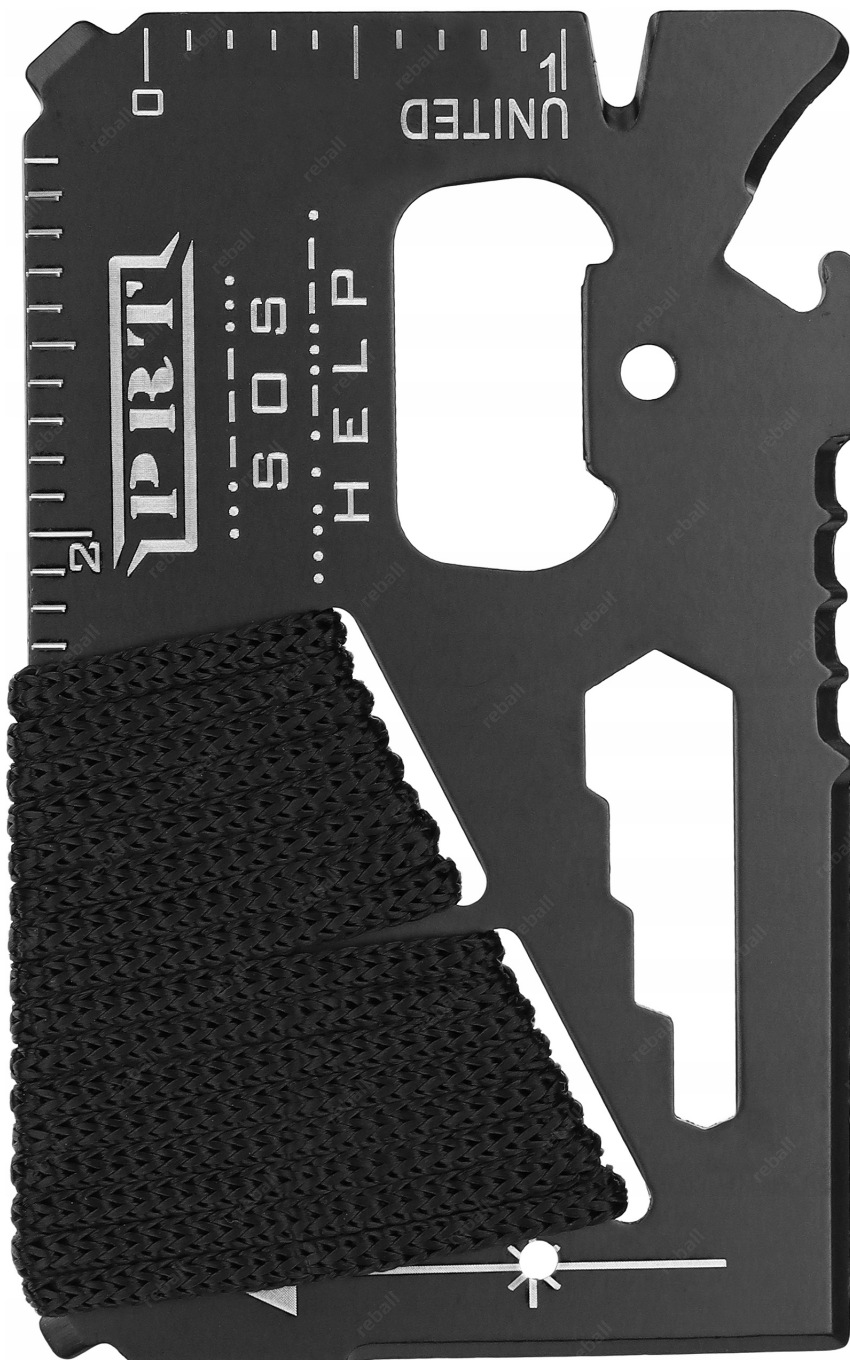

- Niezależnie od tego, czy planujesz długą wyprawę w góry, wędrowkę przez las czy też eksplorację dzikich terenów, kompas będzie niezastąpionym narzędziem nawigacyjnym,
- Kompas posiada możliwość naświetlania powierzchni co w efekcie pozwala na jego użytkowanie w ograniczonych przez światło przestrzeniach.

Ilość: 1 sztuka.

Wielofunkcyjna karta 13w1

Rewelacyjną kartą multitool survivalowa 13w1 wykonana ze stali nierdzewnej, nieodłączny element wyposażenia dla każdego, kto szuka niezastąpionego towarzysza podczas przygód na łonie natury.

Charakterystyka

1. **otwieracz do puszek,**