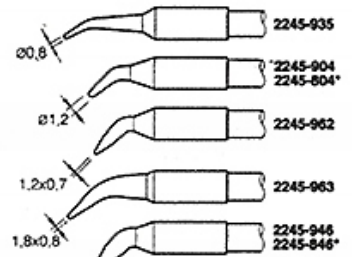

LEAD-FREE CARTRIDGES

These cartridges are made to last longer in lead-free processes because of their extra tough plating.