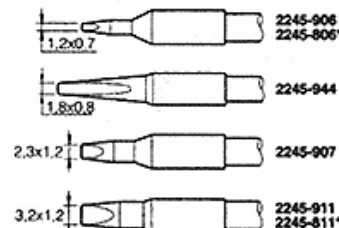

BLADE TYPE

Ref.	A
2245-014	10