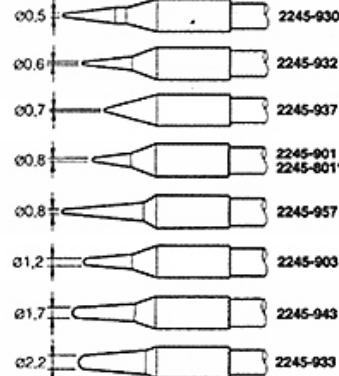

BLADE TYPE

Ref.	A
2245-014	10