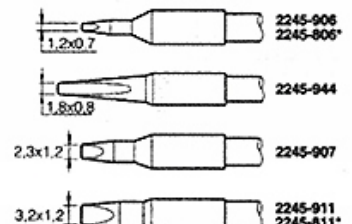

LEAD-FREE CARTRIDGES

These cartridges are made to last longer in lead-free processes because of their extra tough plating.