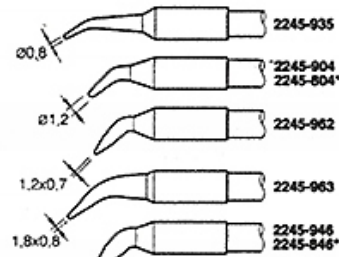

BLADE TYPE

Ref.	A
2245-014	10