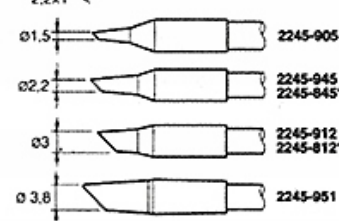

BLADE TYPE

Ref.	A
2245-014	10