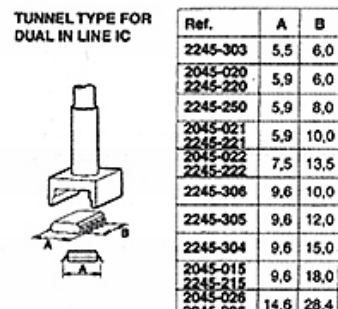

LISTA DOSTĘPNYCH GROTÓW

Note: the shape of the cartridge tips 2045 and 2245 is the same, only changes the heating element.

*These cartridges have a total length of 20mm longer than the normal cartridges, allowing them to reach places with difficult access.

Ref.	A
2045-014	10
2245-014	10
2045-013	21
2245-013	21
2245-049	32
2245-283	50

* This cartridge has been especially designed for the PA 4200 tweezers.

Ref.	A
2045-016	1,9
2245-016	1,9
2045-017	2,2
2245-017	2,2
2045-018	3,4
2245-018	3,4
2045-019	4,5
2245-019	4,5

Ref.	A	B
2245-303	5,5	6,0
2045-020	5,9	6,0
2245-220	5,9	6,0
2245-250	5,9	8,0
2045-021	5,9	10,0
2245-221	5,9	10,0
2045-022	7,5	13,5
2245-222	7,5	13,5
2245-306	9,6	10,0
2245-305	9,6	12,0
2245-304	9,6	15,0
2045-015	9,6	18,0
2245-215	9,6	18,0
2045-026	14,6	28,4
2245-226	14,6	28,4

Ref.	A	B
2245-303	5,5	6,0
2045-020	5,9	6,0
2245-220	5,9	6,0
2245-250	5,9	8,0
2045-021	5,9	10,0
2245-221	5,9	10,0
2045-022	7,5	13,5
2245-222	7,5	13,5
2245-306	9,6	10,0
2245-305	9,6	12,0
2245-304	9,6	15,0
2045-015	9,6	18,0
2245-215	9,6	18,0
2045-026	14,6	28,4
2245-226	14,6	28,4

LEAD-FREE CARTRIDGES

These cartridges are made to last longer in lead-free processes because of their extra tough plating.

Ref.	A
2245-914	10