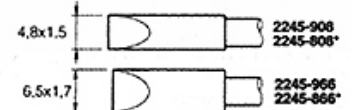

LEAD-FREE CARTRIDGES

These cartridges are made to last longer in lead-free processes because of their extra tough plating.