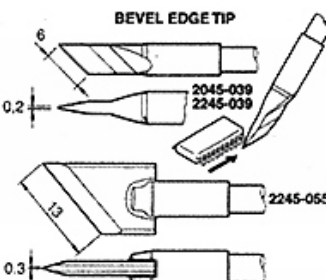

BEVEL EDGE TIP

TUNNEL TYPE FOR DUAL IN LINE IC

Ref.	A	B
2245-303	5,5	6,0
2045-020	5,9	6,0
2245-220	5,9	6,0
2245-250	5,9	8,0
2045-021	5,9	10,0
2245-221	5,9	10,0
2045-022	7,5	13,5
2245-222	7,5	13,5
2245-306	9,6	10,0
2245-305	9,6	12,0
2245-304	9,6	15,0
2045-015	9,6	18,0
2245-215	9,6	18,0
2045-026	14,6	28,4
2245-226	14,6	28,4

LEAD-FREE CARTRIDGES

These cartridges are made to last longer in lead-free processes because of their extra tough plating.