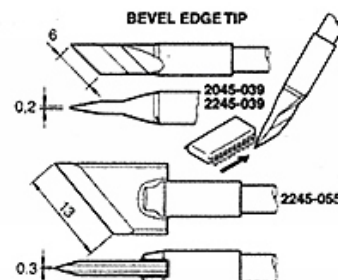

Ref.	A
2045-016	1,9
2245-016	1,9
2045-017	2,2
2245-017	2,2
2045-018	3,4
2245-018	3,4
2045-019	4,5
2245-019	4,5

Ref.	A	B
2245-303	5,5	6,0
2045-020	5,9	6,0
2245-220	5,9	6,0
2245-250	5,9	8,0
2045-021	5,9	10,0
2245-221	5,9	10,0
2045-022	7,5	13,5
2245-222	7,5	13,5
2245-306	9,6	10,0
2245-305	9,6	12,0
2245-304	9,6	15,0
2045-015	9,6	18,0
2245-215	9,6	18,0
2045-026	14,6	28,4
2245-226	14,6	28,4