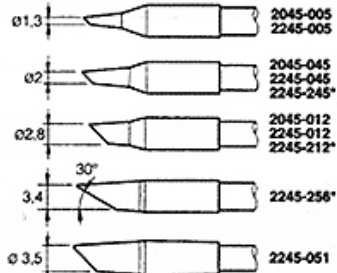

# LISTA DOSTĘPNYCH GROTÓW

**2245**

Note: the shape of the cartridge tips 2045 and 2245 is the same, only changes the heating element.

\*These cartridges have a total length of 20mm longer than the normal cartridges, allowing them to reach places with difficult access.