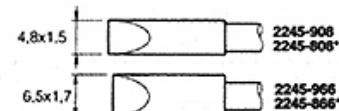

Ref.	A	B
2245-303	5,5	6,0
2045-020	5,9	6,0
2245-220	5,9	6,0
2245-250	5,9	8,0
2045-021	5,9	10,0
2245-221	5,9	10,0
2045-022	7,5	13,5
2245-222	7,5	13,5
2245-306	9,6	10,0
2245-305	9,6	12,0
2245-304	9,6	15,0
2045-015	9,6	18,0
2245-215	9,6	18,0
2045-026	14,6	28,4
2245-226	14,6	28,4

LEAD-FREE CARTRIDGES

These cartridges are made to last longer in lead-free processes because of their extra tough plating.