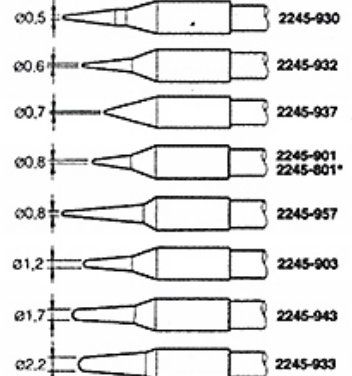

LEAD-FREE CARTRIDGES

These cartridges are made to last longer in lead-free processes because of their extra tough plating.