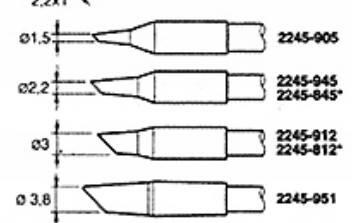

LEAD-FREE CARTRIDGES

These cartridges are made to last longer in lead-free processes because of their extra tough plating.